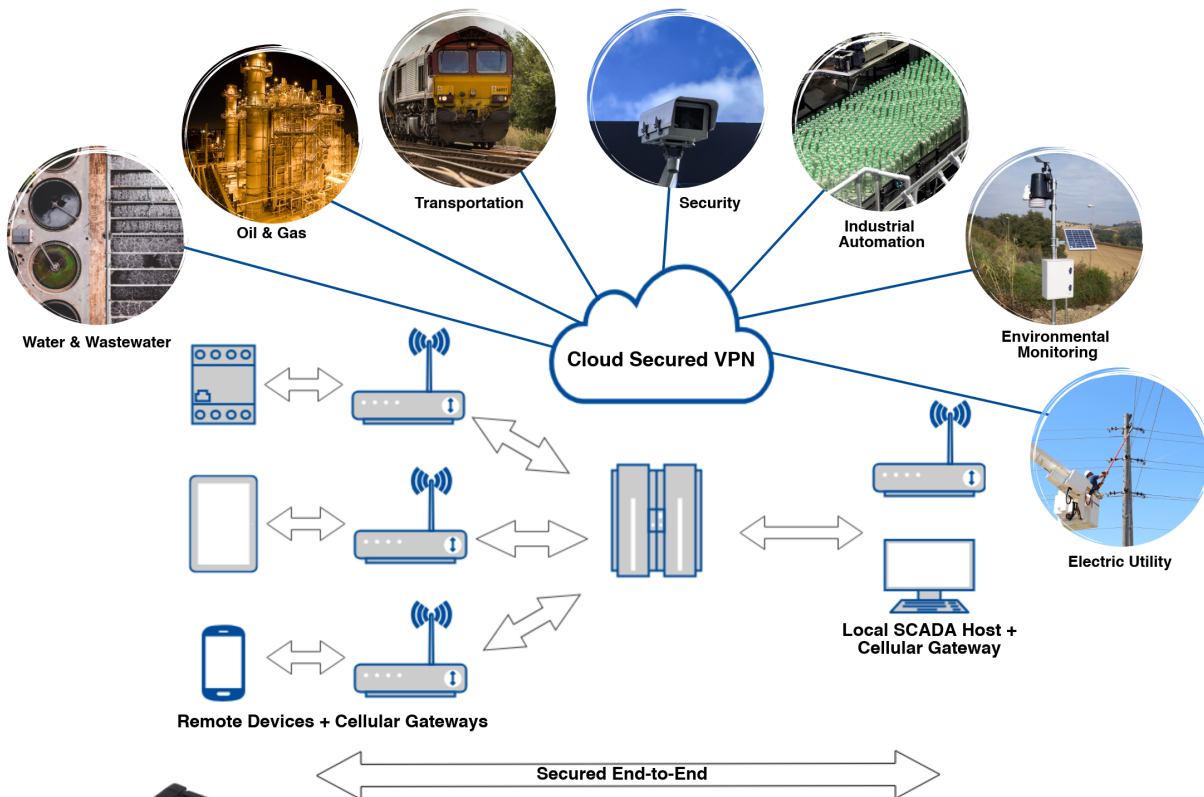

Hosted VPN Solutions—

Elevate Wireless offers a hosted, cloud VPN service to secure all connections, while also connecting phones, tablets, PCs, and other devices for remote access, support and monitoring. This solution provides the following advantages:

- All communications over the internet are fully secure
- No static IPs required on cellular devices, making service less expensive
- No need to interact with facility wired internet connections
- Easily scalable—no limit on number of endpoints
- Bandwidth efficient; save money on cellular service with dedicated polling

RUT955 LTE Dual-SIM Router—

The RUT955 is a highly reliable and secure LTE router for professional applications, delivering high performance, mission-critical cellular communication and fully-featured 4x Ethernet ports, RS-232, RS-485 and I/O support (digital & analog). Equipped with connectivity redundancy through dual SIM failover. GPS and WiFi also included. All I/O's can be read or written with Modbus TCP.